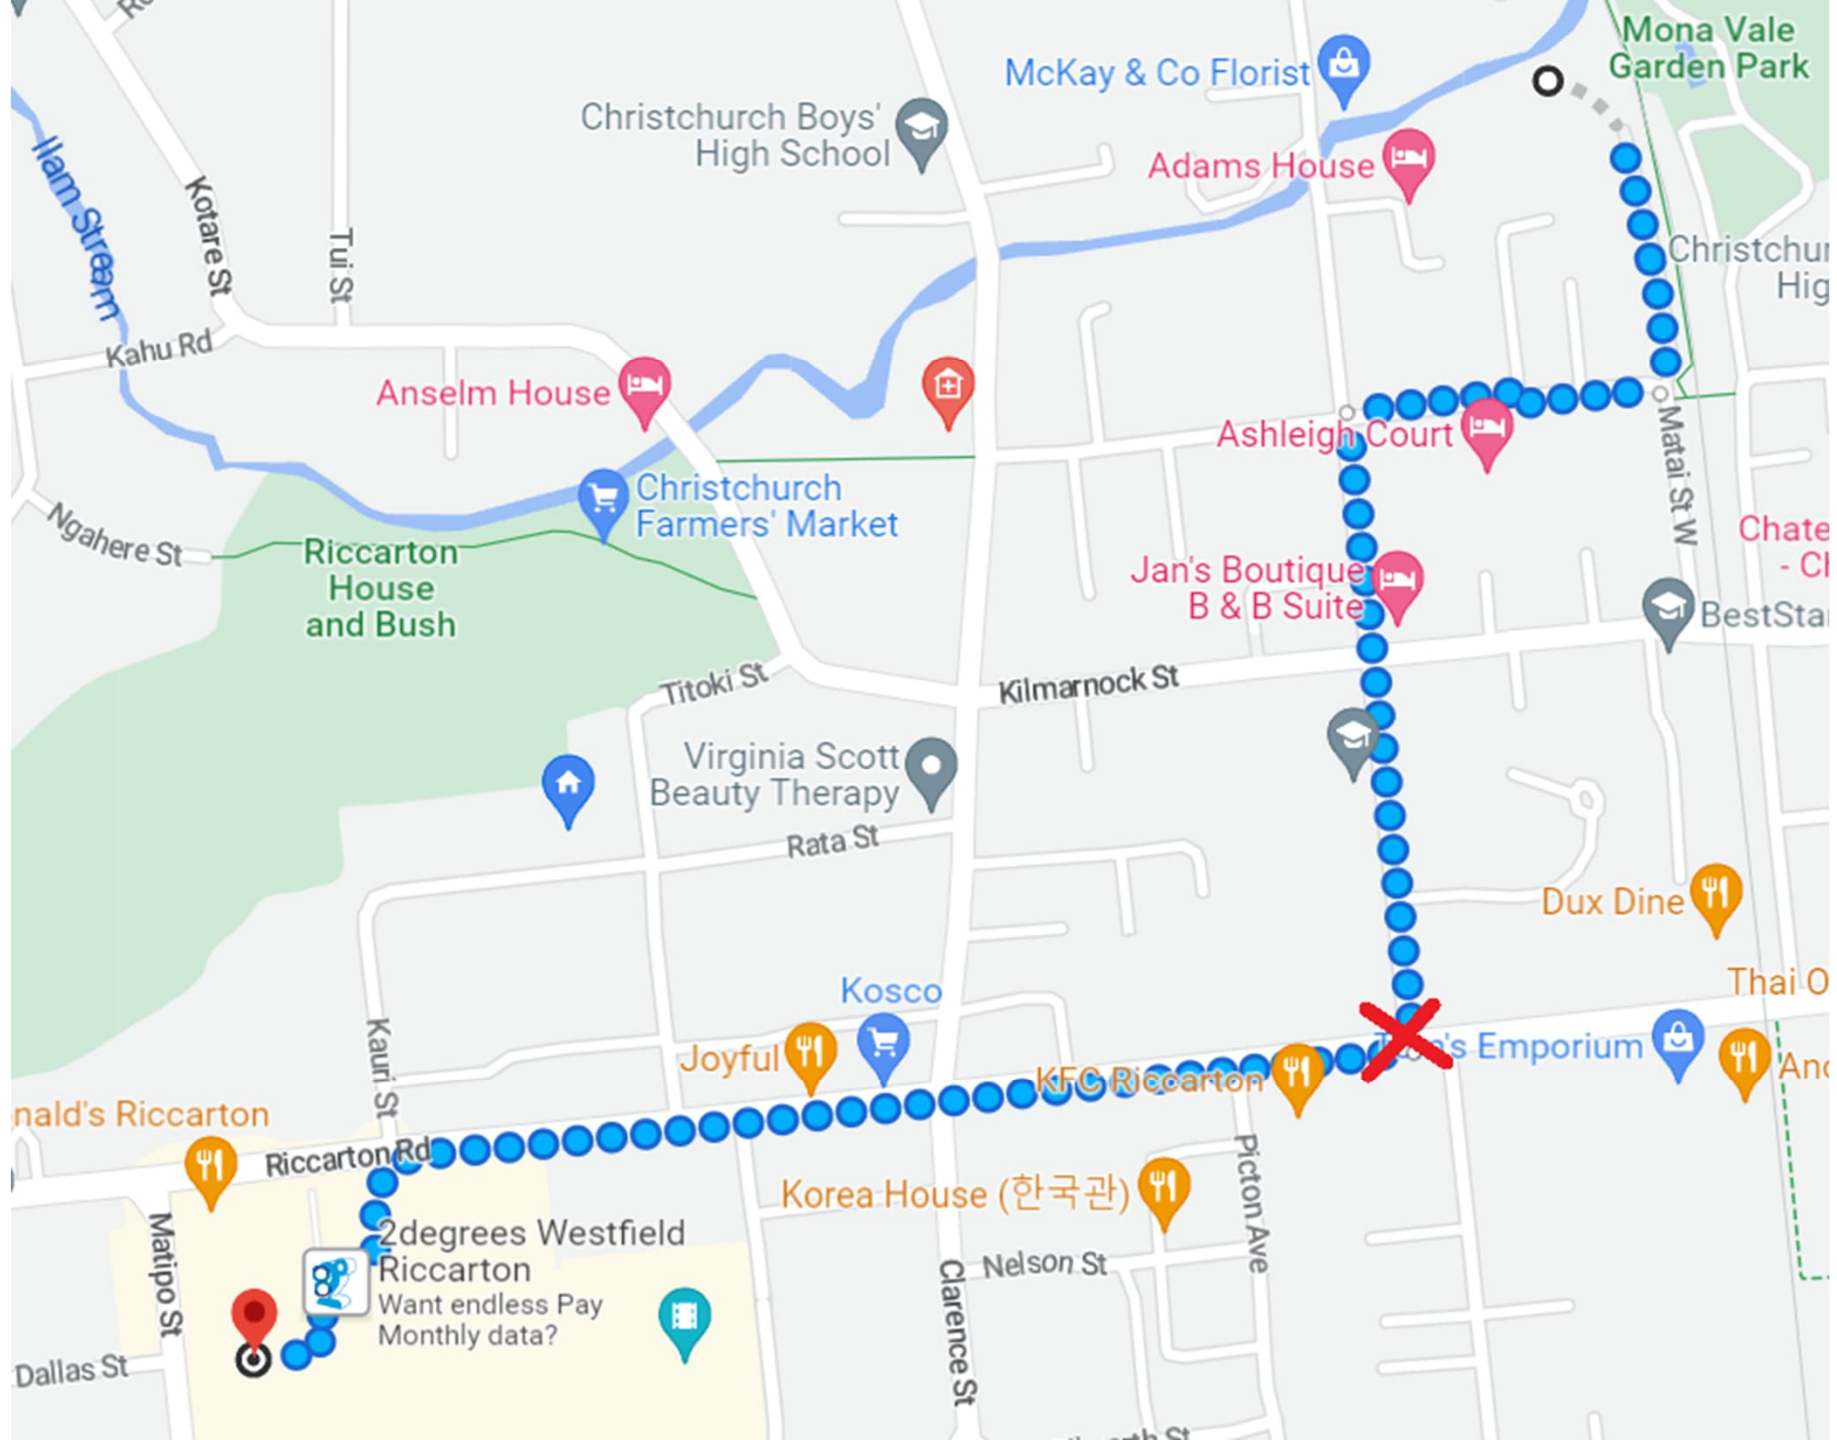

Metropolitan

McDonald's Riccarton
Fast Food · \$

Farmers Riccarton
Department store

Korean

The Riccarton

The Dixon St Flats, run by Kainga Ora, are a magnet for crime and anti-social behaviour. They are being closed and residents are being relocated.

ROSS GIBLIN/STUFF

RICCARTON BUSH KILMARNOCK
RESIDENTS ASSOCIATION

Search Address / Location

Map navigation controls: Zoom in (+), Zoom out (-), Home, Full Screen, Previous View, Next View, Print, Measure, etc.