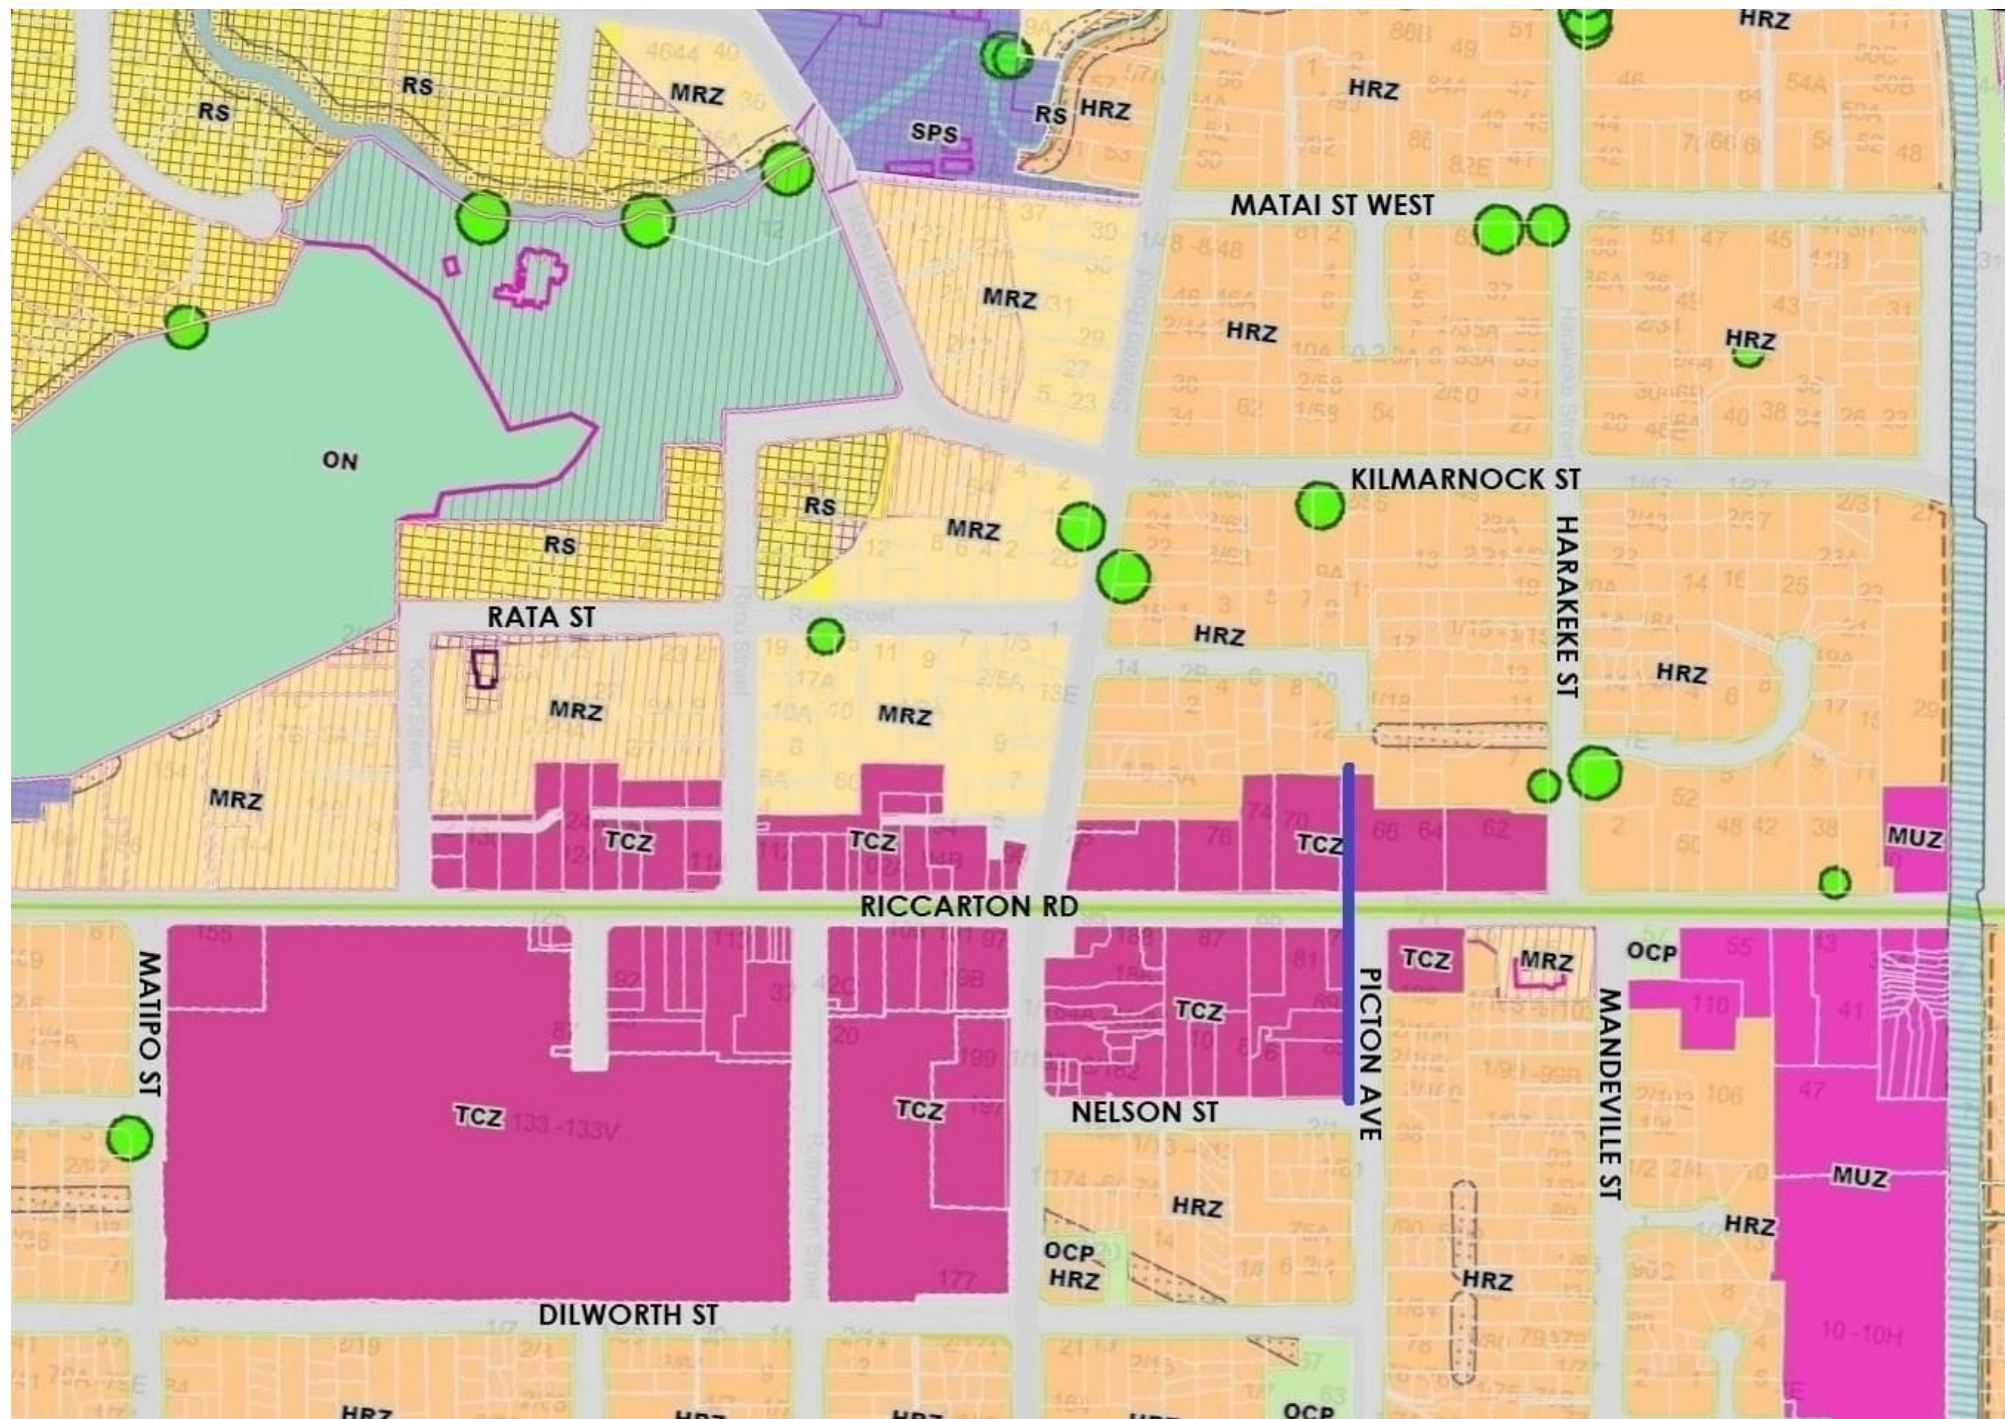

Metropolitan

McDonald's Riccarton
Fast Food · \$

Farmers Riccarton
Department store

Korean

The Riccarton

The Dixon St Flats, run by Kainga Ora, are a magnet for crime and anti-social behaviour. They are being closed and residents are being relocated.

ROSS GIBLIN/STUFF

RICCARTON BUSH KILMARNOCK
RESIDENTS ASSOCIATION

Search Address / Location

Map navigation controls: Zoom in (+), Zoom out (-), Home, Full Screen, Previous View, Next View, Print, Measure, etc.