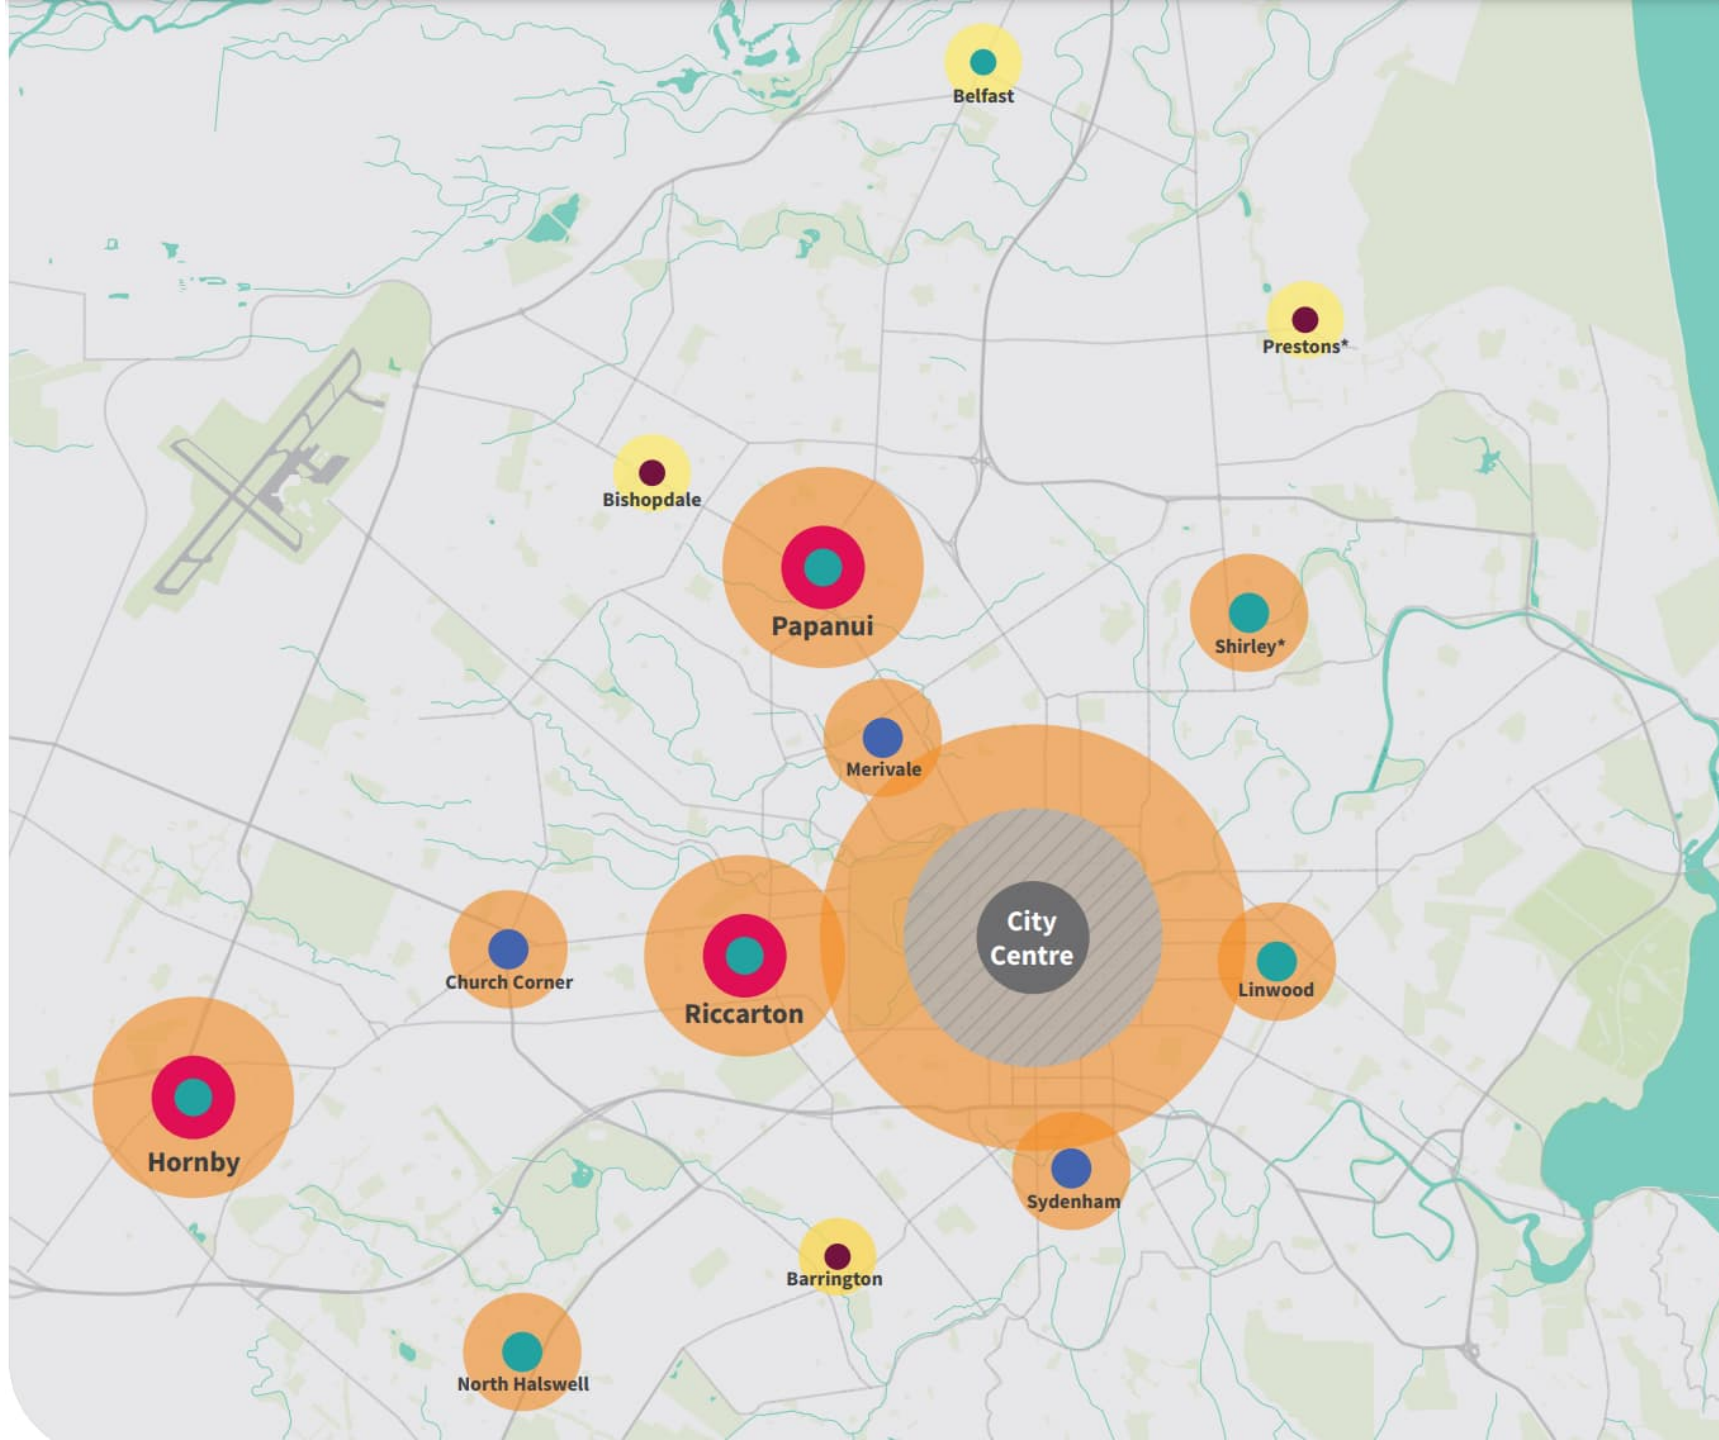

Metropolitan

McDonald's Riccarton
Fast Food · \$

Farmers Riccarton
Department store

Korean

The Riccarton

The Dixon St Flats, run by Kainga Ora, are a magnet for crime and anti-social behaviour. They are being closed and residents are being relocated.

ROSS GIBLIN/STUFF

RICCARTON BUSH KILMARNOCK
RESIDENTS ASSOCIATION

Search Address / Location

Map navigation controls: Zoom in (+), Zoom out (-), Home, Full Screen, Previous View, Next View, Print, Measure, etc.