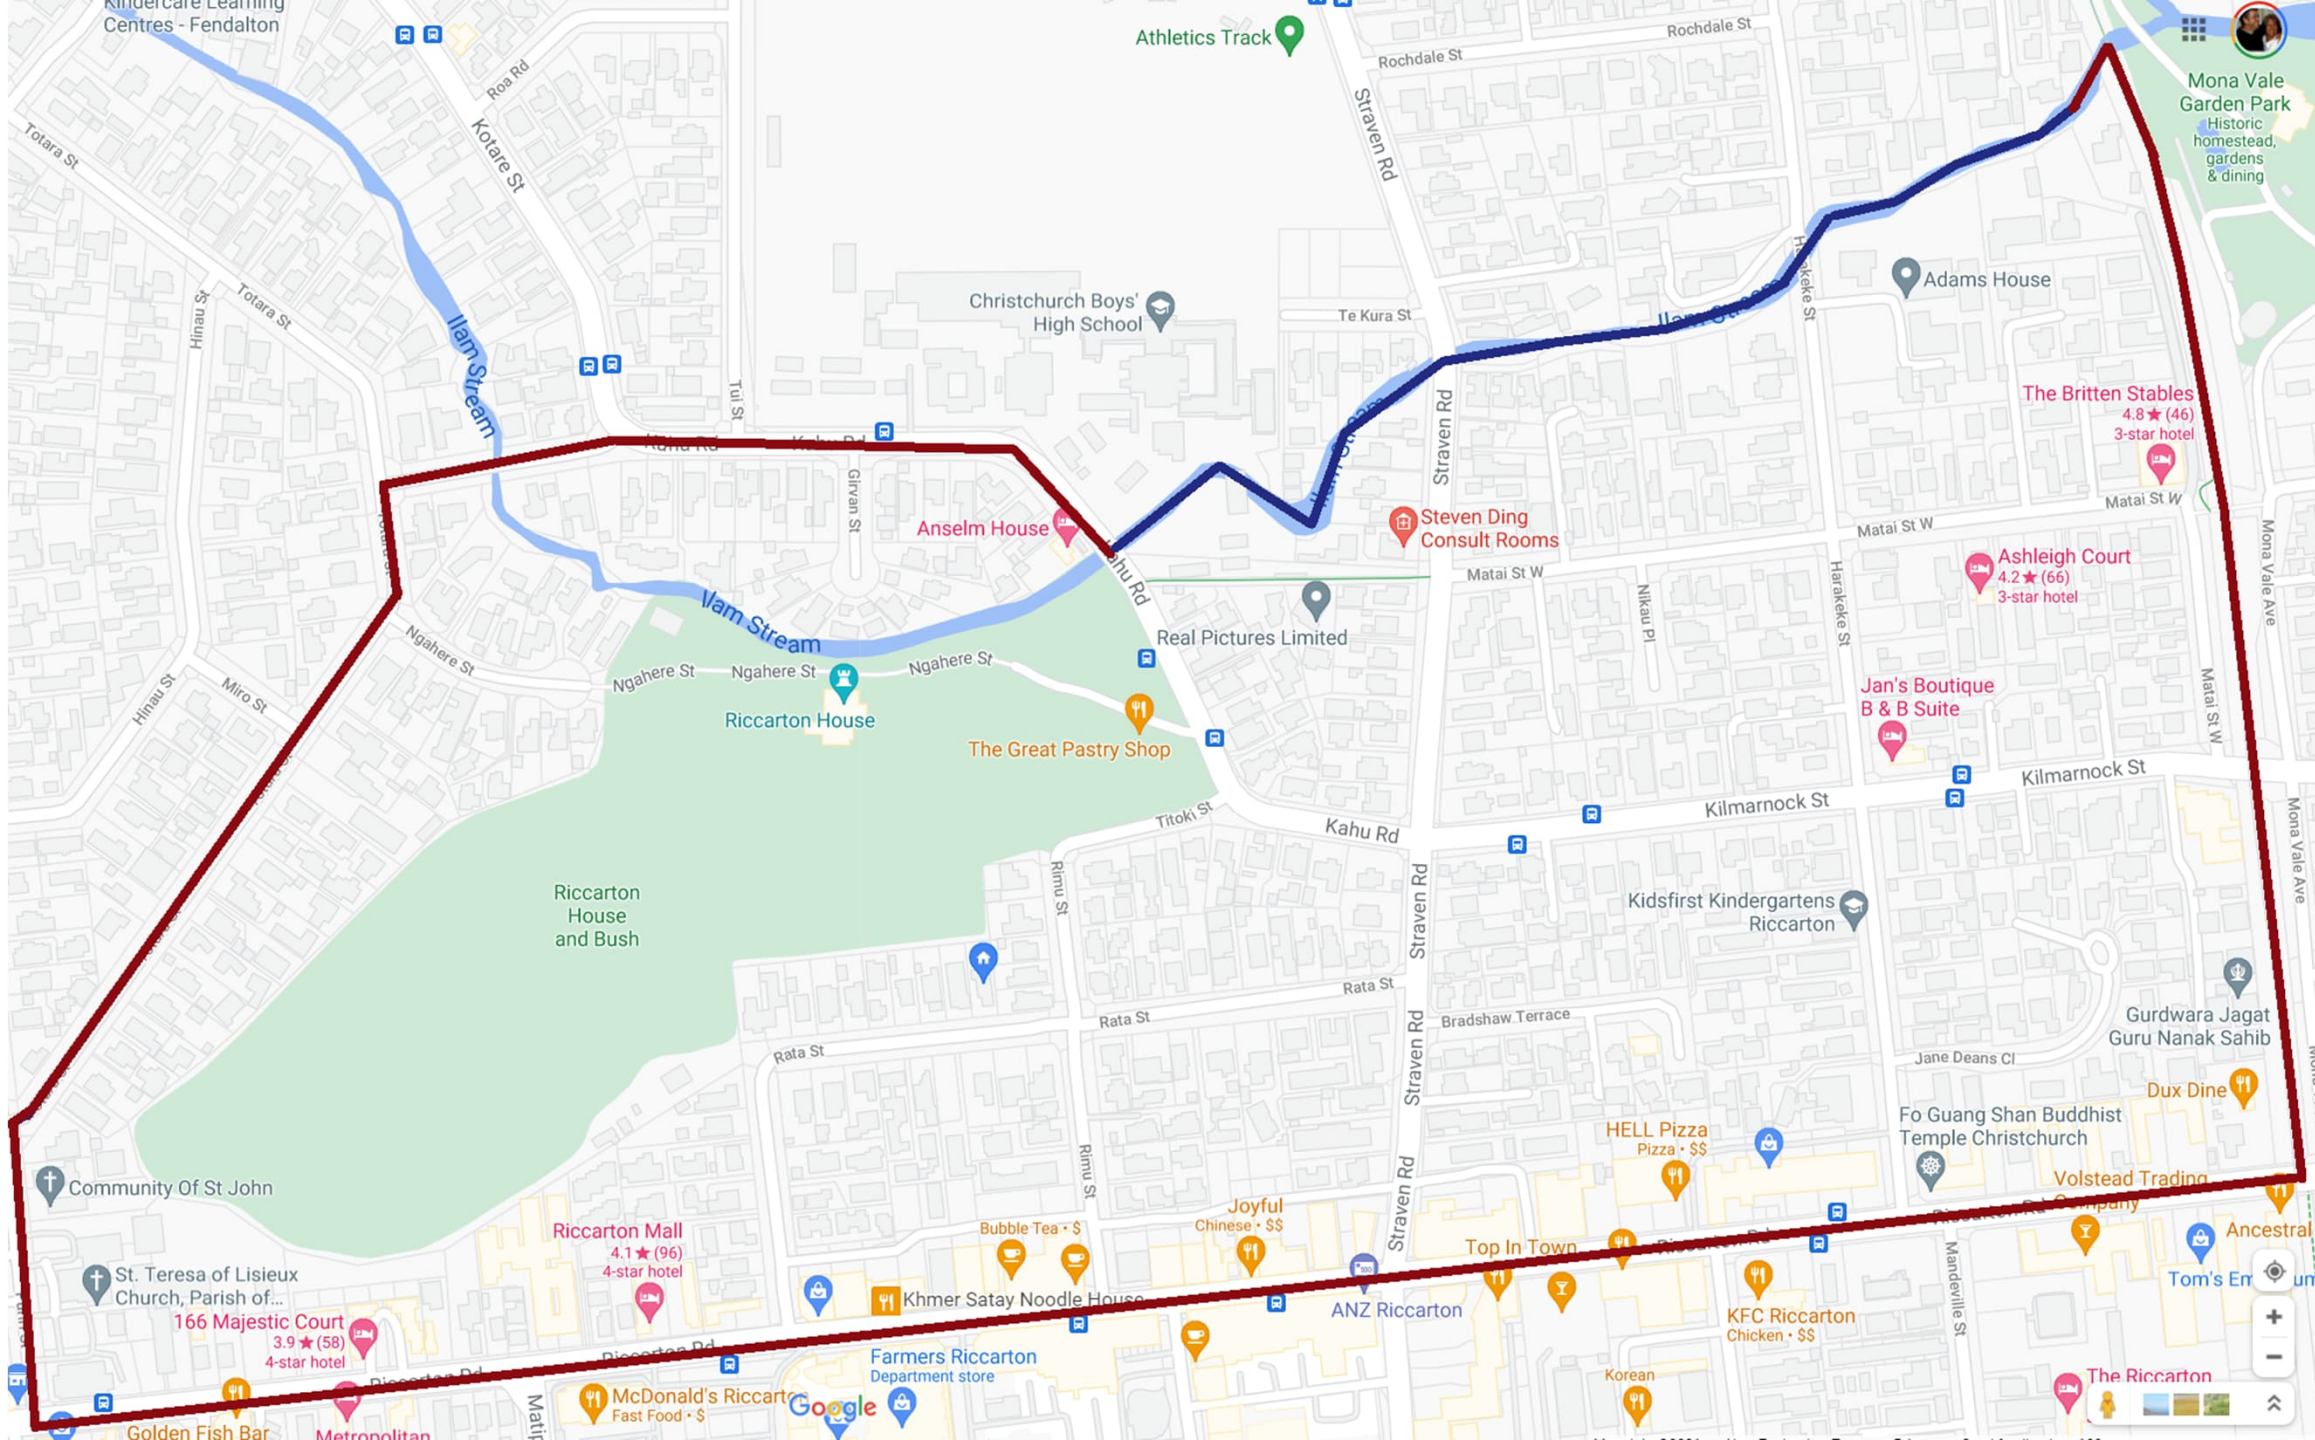

RICCARTON BUSH KILMARNOCK
RESIDENTS ASSOCIATION

Athletics Track

Mona Vale Garden Park
Historic homestead, gardens & dining

Christchurch Boys' High School

The Britten Stables
4.8 ★ (46)
3-star hotel

Anselm House

Metropolitan

McDonald's Riccarton
Fast Food · \$

Farmers Riccarton
Department store

Korean

The Riccarton

The Dixon St Flats, run by Kainga Ora, are a magnet for crime and anti-social behaviour. They are being closed and residents are being relocated.

ROSS GIBLIN/STUFF

RICCARTON BUSH KILMARNOCK
RESIDENTS ASSOCIATION

Search Address / Location

Map navigation controls: Zoom in (+), Zoom out (-), Home, Full Screen, Previous View, Next View, Print, Measure, etc.