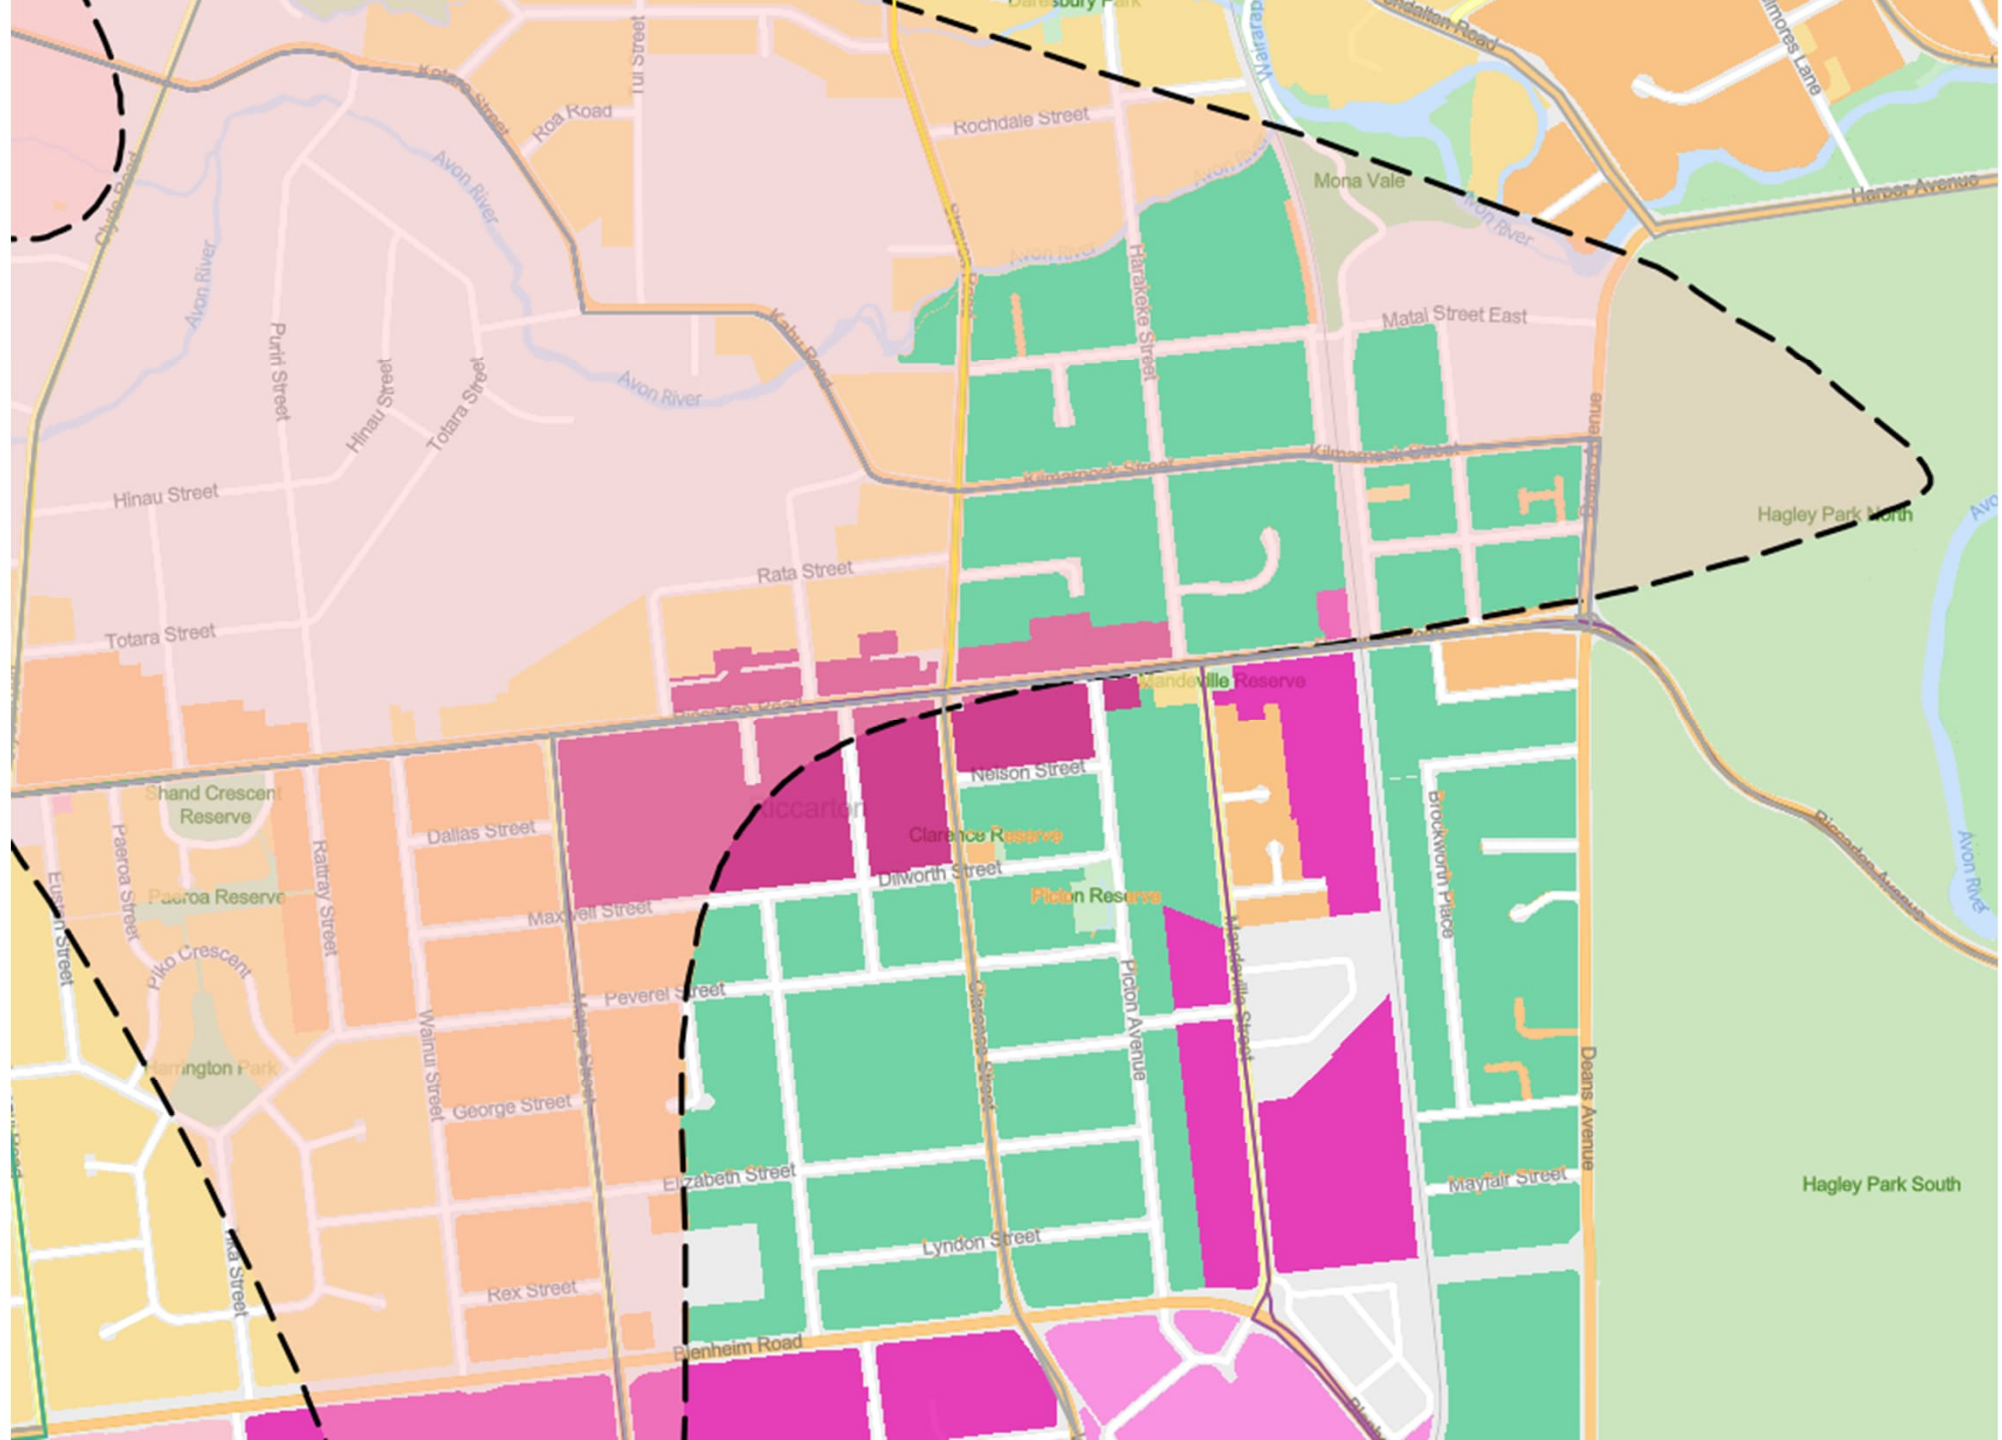

HELL Pizza
Pizza · \$\$

Volstead Trading Company

166 Majestic Court
3.9 ★ (58)
4-star hotel

Khmer Satay Noodle House

ANZ Riccarton

KFC Riccarton
Chicken · \$\$

Ancestral

Golden Fish Bar

Metropolitan

McDonald's Riccarton
Fast Food · \$

Farmers Riccarton
Department store

Korean

The Riccarton

The Dixon St Flats, run by Kainga Ora, are a magnet for crime and anti-social behaviour. They are being closed and residents are being relocated.

ROSS GIBLIN/STUFF

RICCARTON BUSH KILMARNOCK
RESIDENTS ASSOCIATION

Search Address / Location

Map navigation controls: Zoom in (+), Zoom out (-), Home, Full Screen, Previous View, Next View, Print, Measure, etc.