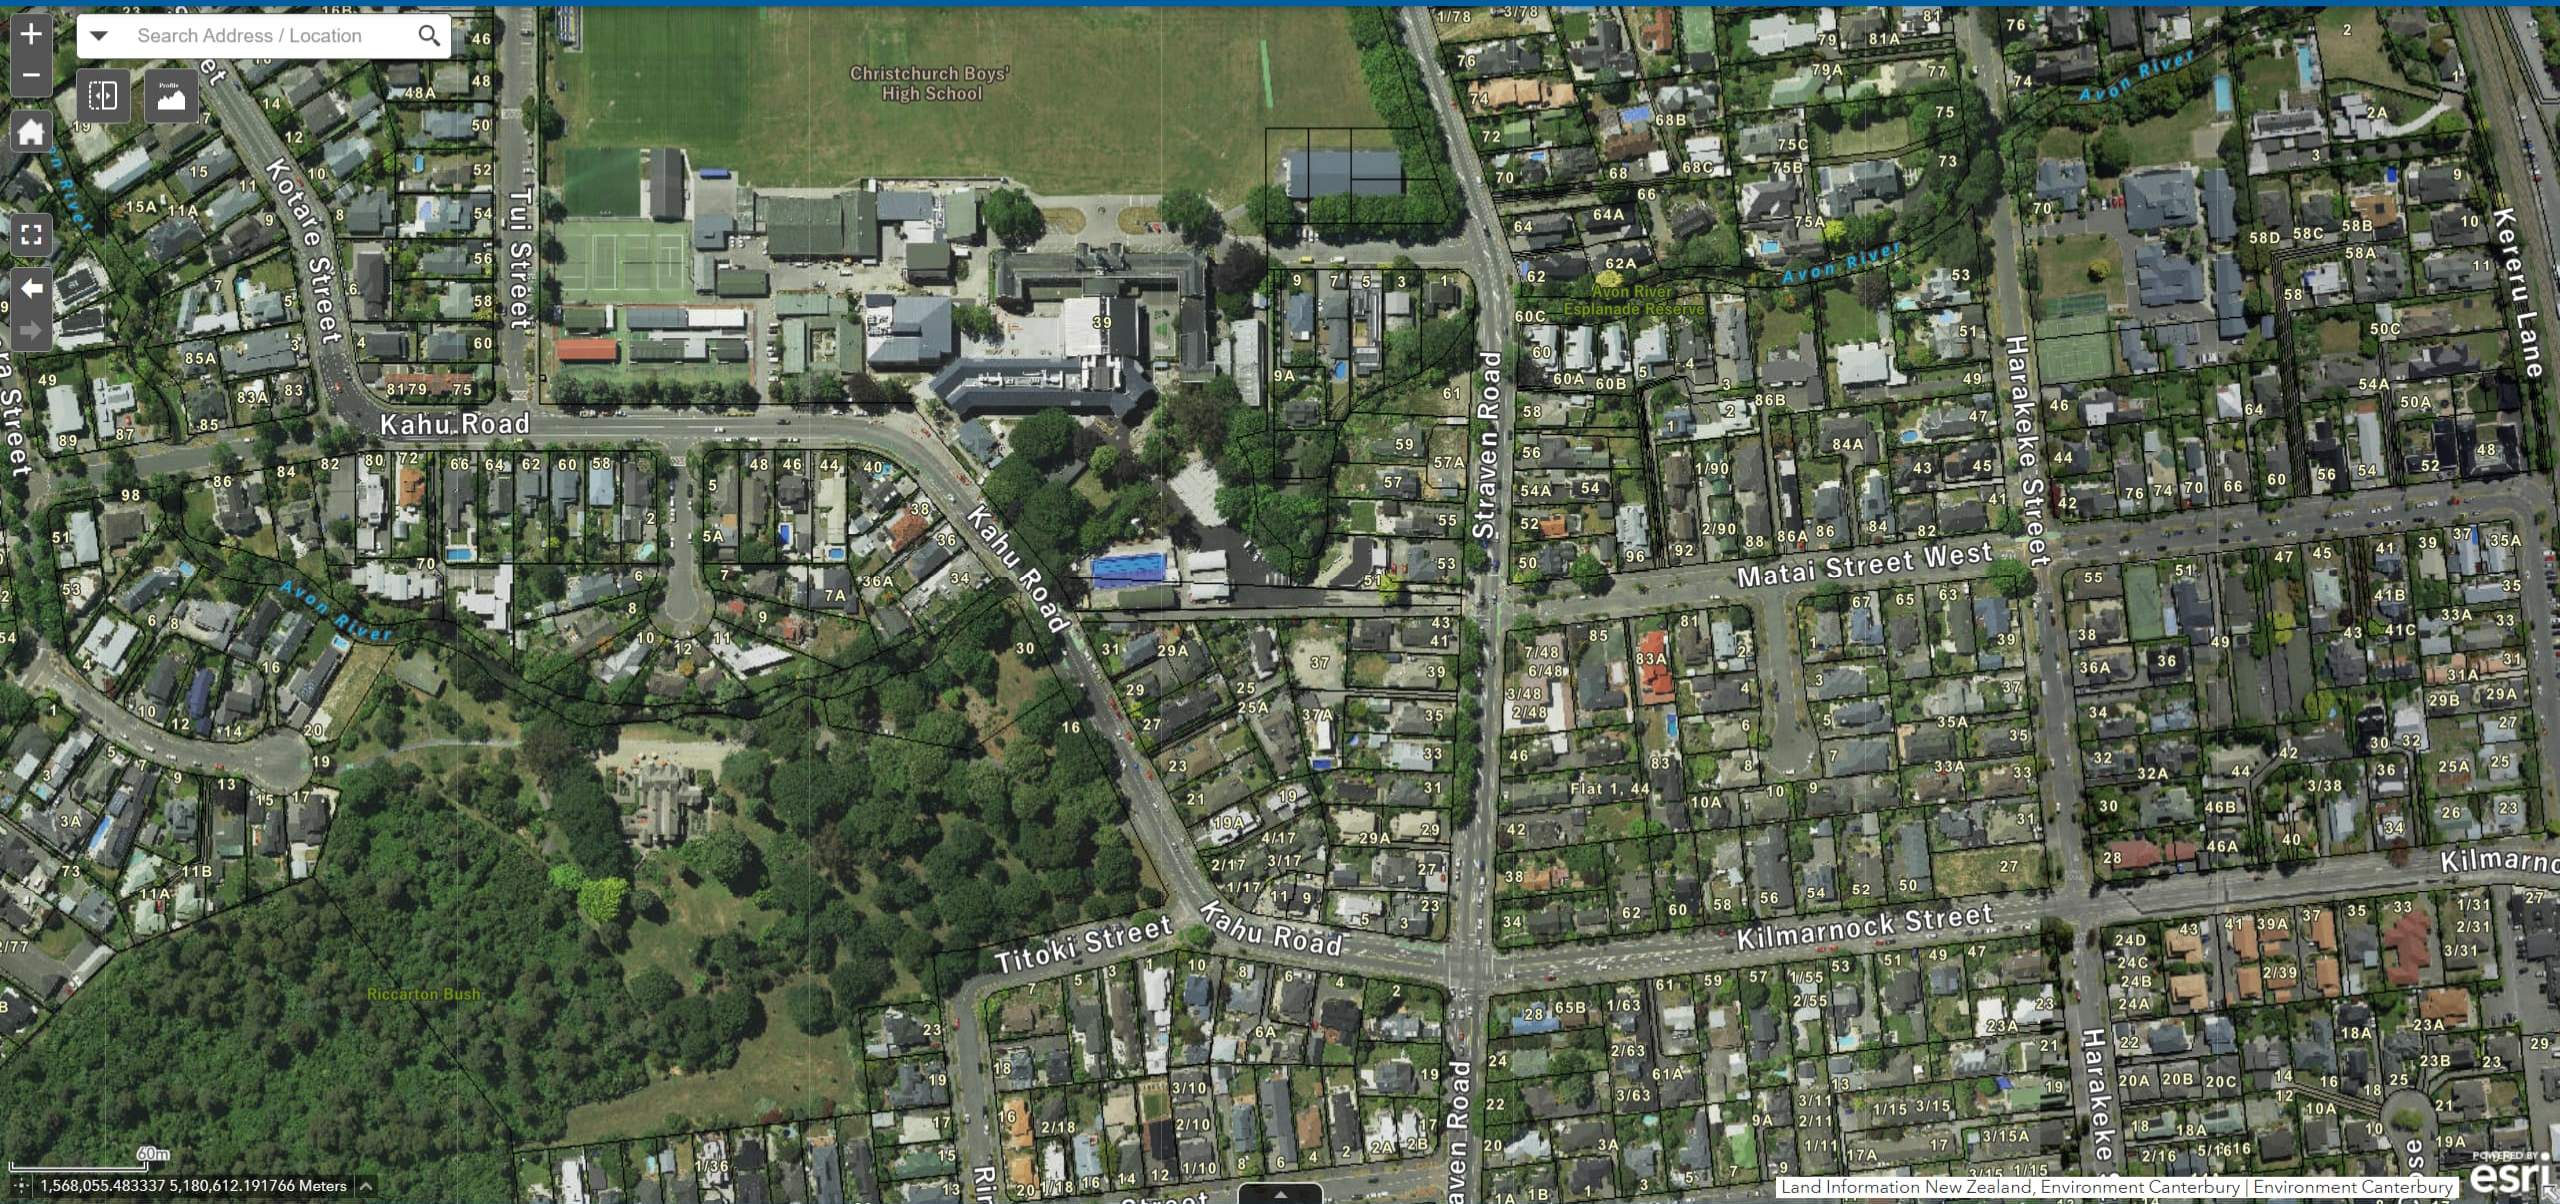

ROSS GIBLIN/STUFF

RICCARTON BUSH KILMARNOCK
RESIDENTS ASSOCIATION

Search Address / Location

Map navigation controls: Zoom in (+), Zoom out (-), Home, Full Screen, Previous View, Next View, Print, Measure, etc.